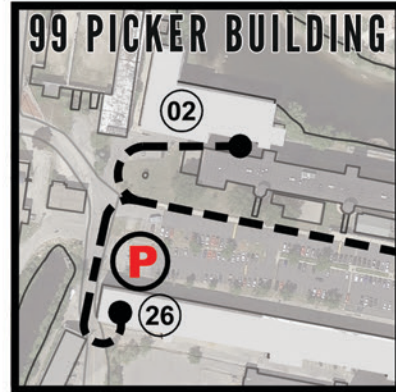

THE ARTISTS LOFTS

01 - 30 TEMPLE STREET

JENNIFER LAMERAND - PHOTOGRAPHY LANDSCAPES ON CANVAS
OLIVIER SMITH - ABSTRACT ART ON CANVAS
KATRINA REID - PAINTING, JEWELRY, MIXED MEDIA
TIM FOLEY - PAINTING, VARIOUS STYLES AND GENRES
KEN GIDGE - 3-D PAINTING
JOHN STEIN - ABSTRACT, SURREAL PAINTING
J.J. SAWICKI - PAINTING AND DIGITAL ART
ERIC ESCOBAR - LIVE PAINTING, MIXED GENRE ART
LISA HUTCHINS - JEWELRY, CRAFTS, PAINTING

NASHUA AREA ARTIST ASSOCIATION 1ST FLOOR
VARIOUS ARTISTS

EMERGING/STUDENT ARTISTS - 7TH FLOOR:

MILES KEEFE - GRAPHITE DRAWINGS
RICH CORTEZ - ABSTRACT, NATURE
MADELEINE LAROSE - PAINT, MIXED MEDIA, ZENTANGLE
DEBBIE AUCLAIR - PHOTOGRAPHY
CARMEN VERDI, JR. - SUNDAY ONLY, PEN & INK AND PASTEL
LIZ KIRWAN - OFF-LOOM WOVEN BEADED JEWELRY
KERRI MULLIGAN - WATERCOLOR
PAIGE MCKEE - MIXED MEDIA, CANVAS
HEIDI HARRIS - SKETCHES FROM PHOTOGRAPHY
MICHAILA SHEEHAN - PRINTS ON MATTED PAPER
DEBORAH SUTTON - OIL ON CANVAS
LAURA TYERS - OIL ON CANVAS
ALYSSA JAMESON - CHARCOAL AND PASTELS

FOOD STOPS

F1 - JAJABELLE'S: SAT 9 AM - 5 PM, SUN NOON - 4PM
F2 - MT'S LOCAL: SAT 11AM - 3PM, 4PM - 10PM, SUN 4PM - 9PM
F3 - STELLA BLU: SAT 5PM - MIDNIGHT, SUN 5PM - 10PM
F4 - SURF: SAT 4:30PM - 10PM
F5 - PORTLAND PIE CO.: SAT 11AM TO MIDNIGHT, SUN 11AM - 10PM
F6 - GIANT OF SIAM: SAT 5PM - 10PM, SUN 4PM - 8:30PM
F7 - NANCY'S DINER: SAT & SUN 5:30AM - 7PM
F8 - OLD AMSTERDAM: SAT & SUN 11AM - 1AM
F9 - O'BRIENS SPORTS BAR & RESTAURANT: SAT & SUN 11AM - 1AM
F10 - EL COLIMA: SAT 11AM - 1 AM, SUN 11AM - 10 PM

02 - 99 PICKER BUILDING

1ST FLOOR:

CINDY LORANGER - PAINTING
KATHLEEN DAUGHAN - FINE ART PAINTING
RENAISSANCE GLASSWORKS - FINE ART STAINED GLASS
CELESTE GUIDICE - FINE ART PHOTOGRAPHY

2ND FLOOR:

DAROLD RORABACHER - HAND-CRAFTED CUSTOM FURNITURE
TANYA PRATHER - FIBER ARTS
BONNIE GUERCIO - MIXED MEDIA
MINT PRINTWORKS - SILK SCREEN, DESIGN, CLOTHING
GATOR ART GLASS - FINE ART FUSED GLASS
AW EMBOSS - PHOTO RESTORATION, LASER ENGRAVING, SUBLIMATION, CUSTOM PRINTING
GAIL MORIARTY DESIGNS - FINE & CUSTOM JEWELRY
CIRCUS BIRD STUDIO - FINE JEWELRY, PRECIOUS METALS, & GEMSTONES
PATRICIA AHERN - ECLECTIC 2-D & 3-D WORKS
HELENE LEVASSEUR - FINE ART PAINTING

3RD FLOOR:

ALL AMERICAN QUILT - HAND-CRAFTED QUILTS AND QUILTING SERVICES
TERRI DURELL COLOSI - FINE ART WATERCOLOR
KATHERINE BELL - FINE ART PAINTING ON PANELS

4TH FLOOR:

LOTUS LIEN ART STUDIO - FINE CERAMICS; PAINTING

HELP KICK OFF THE WEEKEND WITH A PARTY

ART WALK FANCY FRIDAY DOWNTOWN PUB CRAWL

FRIDAY, OCTOBER 17TH 5:30 PM - 1:00 AM
FREE PHOTOS, & SILENT AUCTION @
WWW.CITYARTSNASHUA.ORG FOR MORE INFO