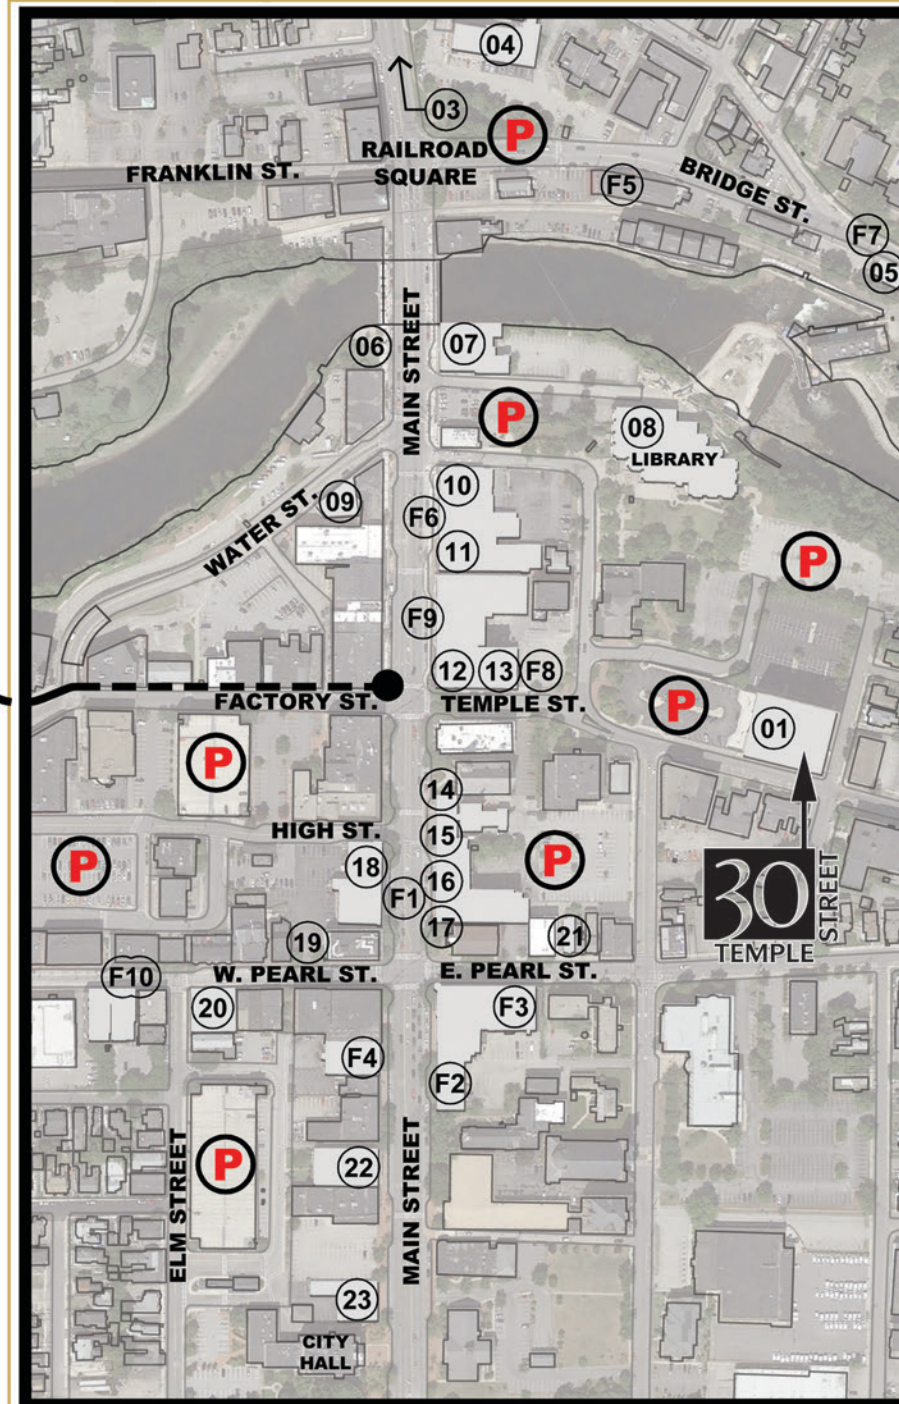

- 03 - NASHUA HISTORICAL SOCIETY
  IN-HOUSE EXHIBITS (SATURDAY ONLY)
- 04 - RIVERWALK CAFE
  CATHERINE LE COMTE -
  UNDERWATER FINE ART PHOTOGRAPHY
- 05 - NANCY'S DINER
  VISUAL ARTIST
- 06 - BICENTENNIAL PARK
  NASHUA INTERNATIONAL
  SCULPTURE SYMPOSIUM
- 07 - THE FRAMERY
  VARIOUS ARTISTS
- 08 - NASHUA PUBLIC LIBRARY
  J. JORGE PARIS - ARTIST RECEPTION
- 09 - CANAL ST. FRAMING
  VARIOUS ARTISTS
- 10 - POSITIVE STREET ART
  VARIOUS ARTISTS
- 11 - LEAGUE OF NH CRAFTSMEN
  VARIOUS ARTISTS
- 12 - PERSONA
  LEE COLON & NATHAN THERIAULT
- 13 - OLD AMSTERDAM
  ANTHONY GRASSETTI - FINE ART & FASHION
- 14 - WINENOT BOUTIQUE
  KLAVDIA ZHITKO - FINE ART PAINTING
- 15 - FRESH
  JO SHIELDS - HAND FABRICATED JEWELRY
- 16 - JAJA BELLE'S
  LAURA MORIN - GRAPHIC DESIGN, ILLUSTRATION
- 17 - POMPAHOOSUC MILLS
  DOUG HUNTLEY - ABSTRACT PAINTING
  PETER DIXON - ABSTRACT PAINTING
  UTE CARBONE - AUTHOR
- 18 - IKEBANA
  ANTOINETTE DROUART ARRANGEMENTS [IN]
  SIBYLLE TORNOW POTTERY CONTAINERS
- 19 - VIVIAN'S DREAM
  CITY ARTS NASHUA MURAL PROJECT
- 20 - HOLLIS ARTS SOCIETY
  VARIOUS ARTISTS
- 21 - MAISON DE L'ART
  MONIQUE SAKELLARIOS - FINE ART PAINTING
- 22 - BECKONINGS
  KIMBERLY LEACH - CLOTH & PAPIER-MÂCHÉ
- 23 - PERSIAN RUG GALLERY
  DOMINIQUE BOUTAUD - ABSTRACT PAINTING
- 24 - GLORIOUS POSSIBILITIES
  CARLA SULLIVAN - REPURPOSED ARTS & CRAFTS
  DUANE BEAN - PEN AND INK DRAWING
  JO-ANN MATTHEWS - PHOTOGRAPHY
- 25 - YCD HOLISTIC HEALING
  YUSUF ABUDI - FINE ART PHOTOGRAPHY
- 26 - JUST LIGHTS
  SUSAN HANNA - LANDSCAPE PAINTING