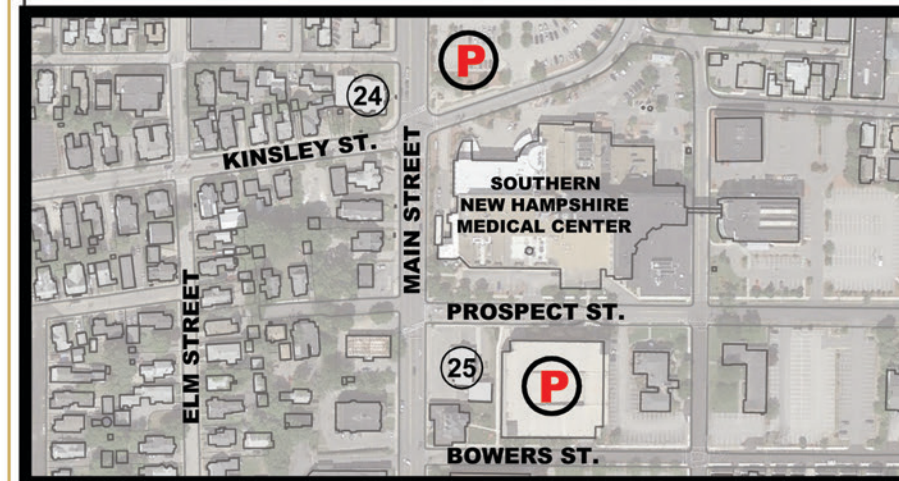

- 03 - NASHUA HISTORICAL SOCIETY
  IN-HOUSE EXHIBITS (SATURDAY ONLY)
- 04 - RIVERWALK CAFE
  CATHERINE LE COMTE -
  UNDERWATER FINE ART PHOTOGRAPHY
- 05 - NANCY'S DINER
  VISUAL ARTIST
- 06 - BICENTENNIAL PARK
  NASHUA INTERNATIONAL
  SCULPTURE SYMPOSIUM
- 07 - THE FRAMERY
  VARIOUS ARTISTS
- 08 - NASHUA PUBLIC LIBRARY
  J. JORGE PARIS - ARTIST RECEPTION
- 09 - CANAL ST. FRAMING
  VARIOUS ARTISTS
- 10 - POSITIVE STREET ART
  VARIOUS ARTISTS
- 11 - LEAGUE OF NH CRAFTSMEN
  VARIOUS ARTISTS
- 12 - PERSONA
  LEE COLON & NATHAN THERIAULT
- 13 - OLD AMSTERDAM
  ANTHONY GRASSETTI - FINE ART & FASHION
- 14 - WINENOT BOUTIQUE
  KLAVDIA ZHITKO - FINE ART PAINTING
- 15 - FRESH
  JO SHIELDS - HAND FABRICATED JEWELRY
- 16 - JAJA BELLE'S
  LAURA MORIN - GRAPHIC DESIGN, ILLUSTRATION
- 17 - POMPAHOOSUC MILLS
  DOUG HUNTLEY - ABSTRACT PAINTING
  PETER DIXON - ABSTRACT PAINTING
  UTE CARBONE - AUTHOR
- 18 - IKEBANA
  ANTOINETTE DROUART ARRANGEMENTS [IN]
  SIBYLLE TORNOW POTTERY CONTAINERS
- 19 - VIVIAN'S DREAM
  CITY ARTS NASHUA MURAL PROJECT
- 20 - HOLLIS ARTS SOCIETY
  VARIOUS ARTISTS
- 21 - MAISON DE L'ART
  MONIQUE SAKELLARIOS - FINE ART PAINTING
- 22 - BECKONINGS
  KIMBERLY LEACH - CLOTH & PAPIER-MÂCHÉ
- 23 - PERSIAN RUG GALLERY
  DOMINIQUE BOUTAUD - ABSTRACT PAINTING
- 24 - GLORIOUS POSSIBILITIES
  CARLA SULLIVAN - REPURPOSED ARTS & CRAFTS
  DUANE BEAN - PEN AND INK DRAWING
  JO-ANN MATTHEWS - PHOTOGRAPHY
- 25 - YCD HOLISTIC HEALING
  YUSUF ABUDI - FINE ART PHOTOGRAPHY
- 26 - JUST LIGHTS
  SUSAN HANNA - LANDSCAPE PAINTING